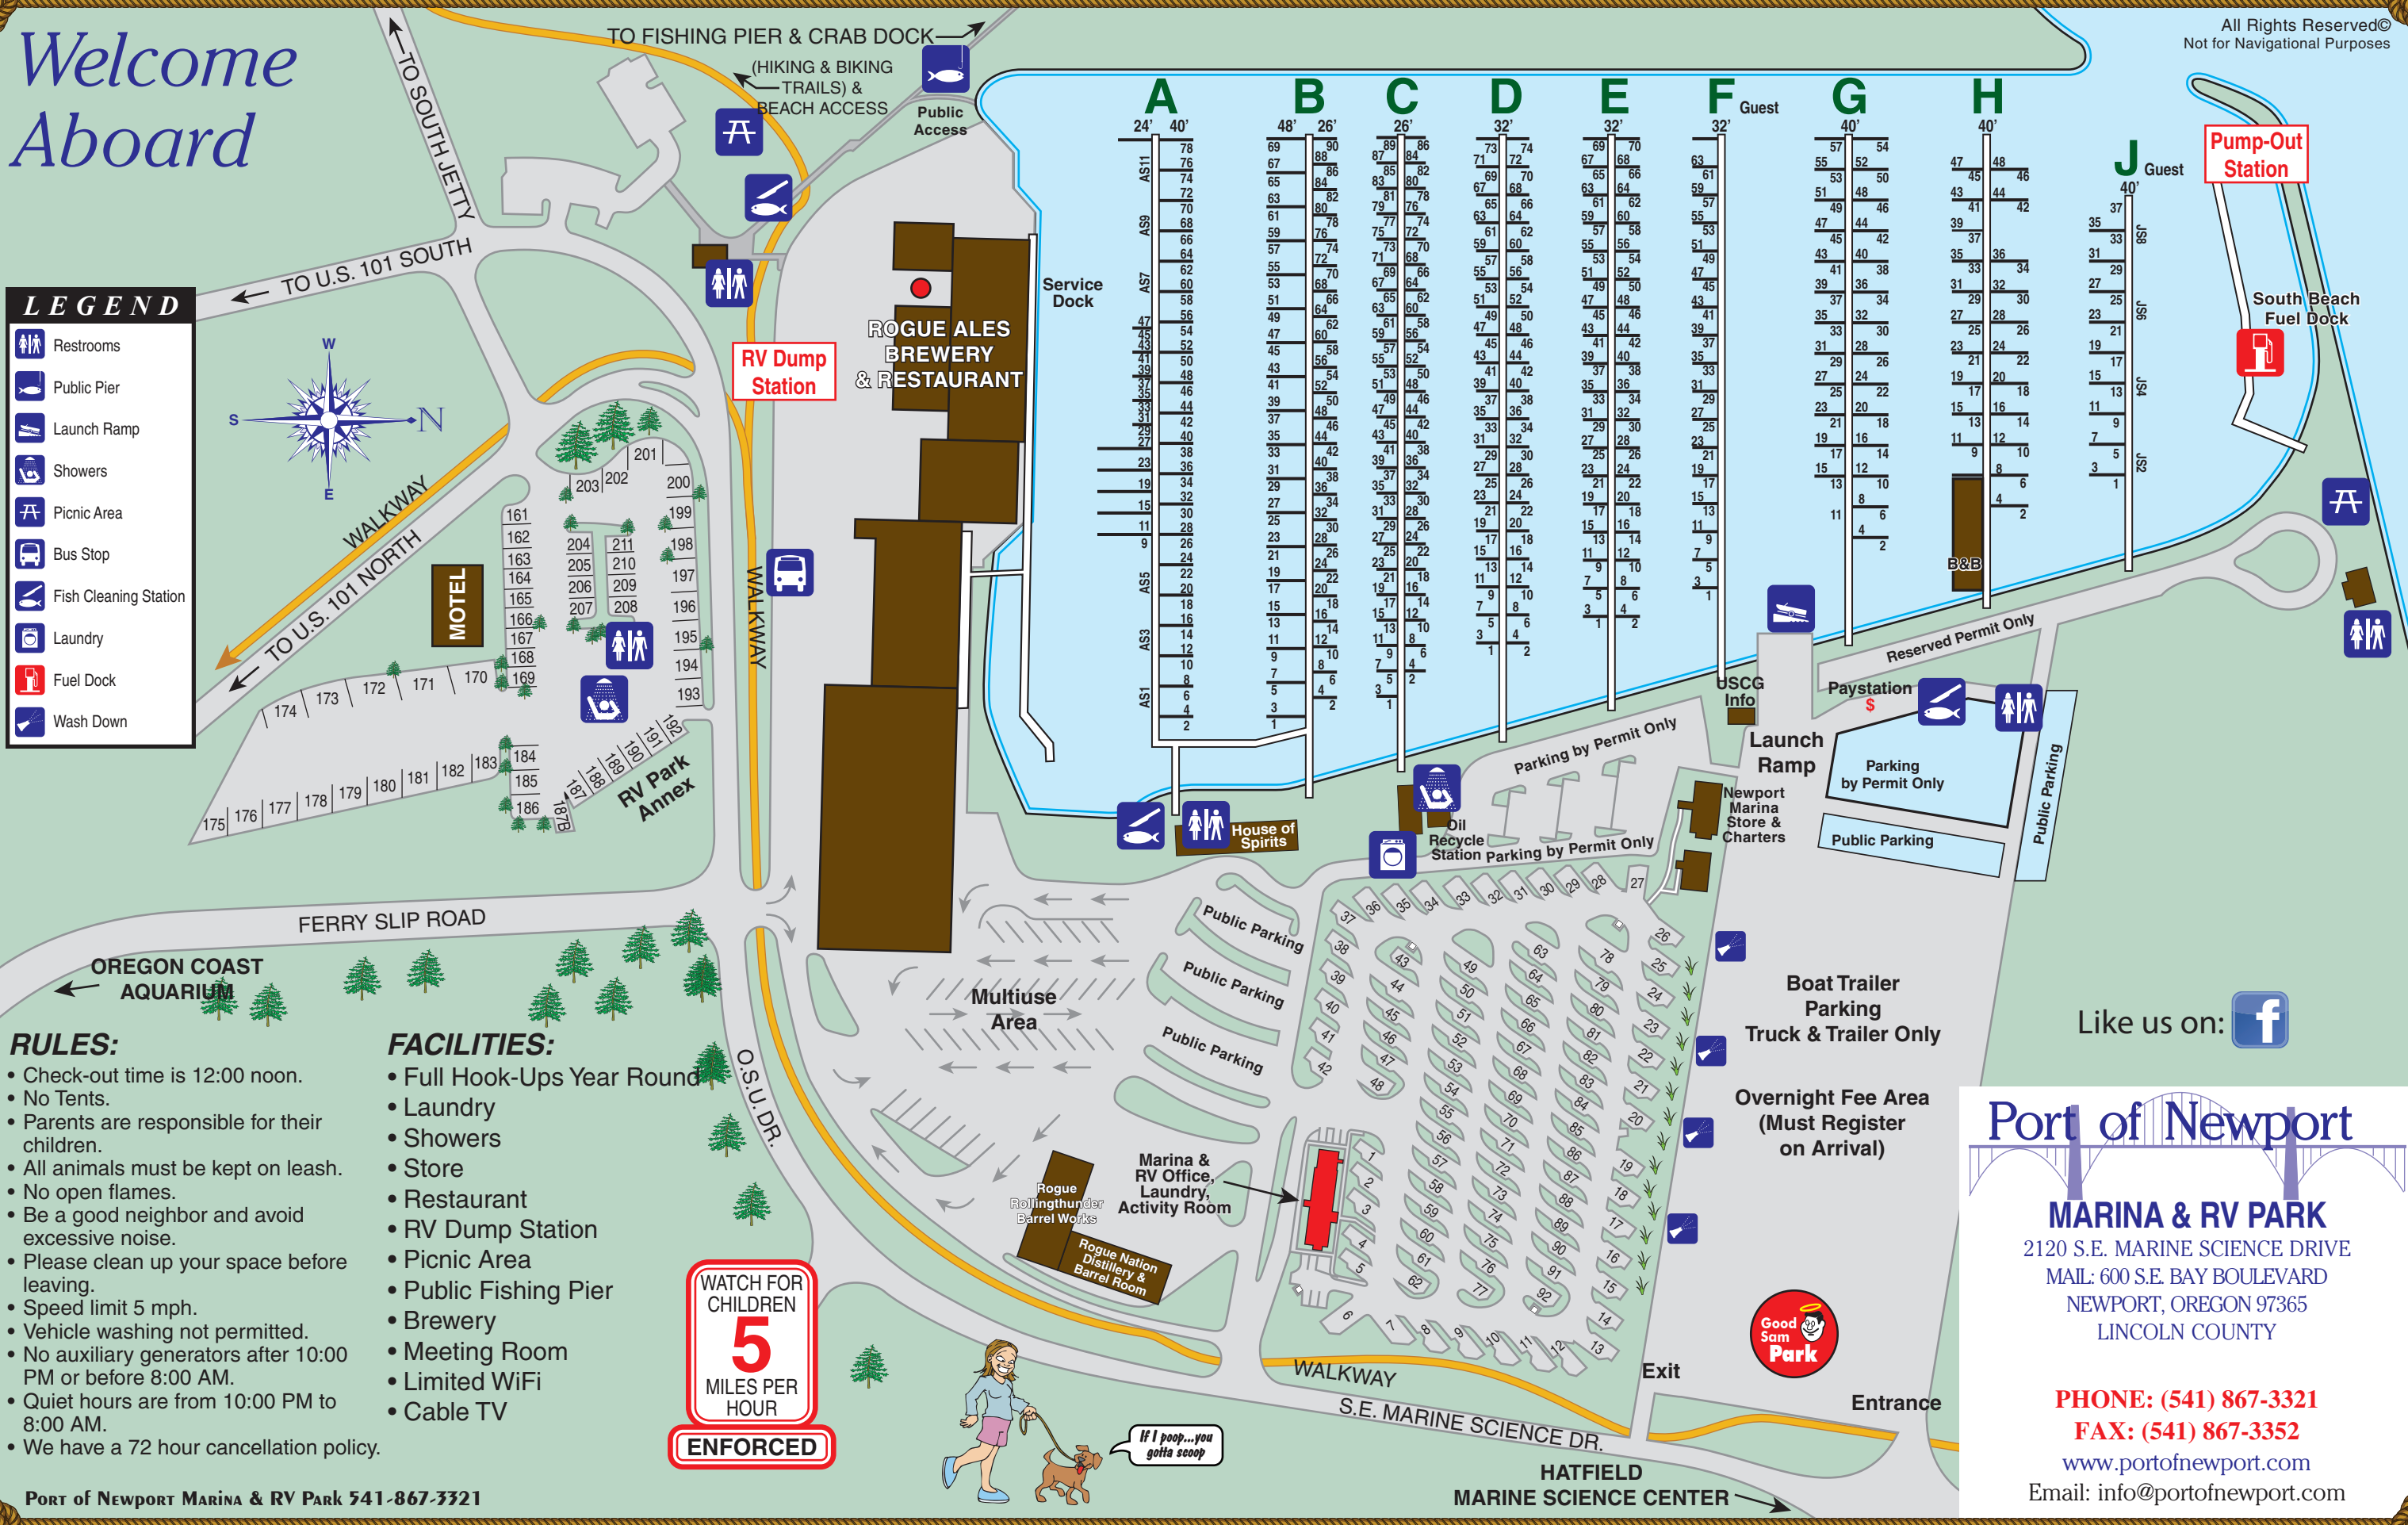

## LEGEND

- Restrooms
- Public Pier
- Launch Ramp
- Showers
- Picnic Area
- Bus Stop
- Fish Cleaning Station
- Laundry
- Fuel Dock
- Wash Down

- ### RULES:
- Check-out time is 12:00 noon.
  - No Tents.
  - Parents are responsible for their children.
  - All animals must be kept on leash.
  - No open flames.
  - Be a good neighbor and avoid excessive noise.
  - Please clean up your space before leaving.
  - Speed limit 5 mph.
  - Vehicle washing not permitted.
  - No auxiliary generators after 10:00 PM or before 8:00 AM.
  - Quiet hours are from 10:00 PM to 8:00 AM.
  - We have a 72 hour cancellation policy.

- ### FACILITIES:
- Full Hook-Ups Year Round
  - Laundry
  - Showers
  - Store
  - Restaurant
  - RV Dump Station
  - Picnic Area
  - Public Fishing Pier
  - Brewery
  - Meeting Room
  - Limited WiFi
  - Cable TV

PORT of NEWPORT MARINA & RV Park 541-867-3321

## Port of Newport

**MARINA & RV PARK**  
2120 S.E. MARINE SCIENCE DRIVE  
MAIL: 600 S.E. BAY BOULEVARD  
NEWPORT, OREGON 97365  
LINCOLN COUNTY

**PHONE: (541) 867-3321**  
**FAX: (541) 867-3352**

www.portofnewport.com  
Email: info@portofnewport.com